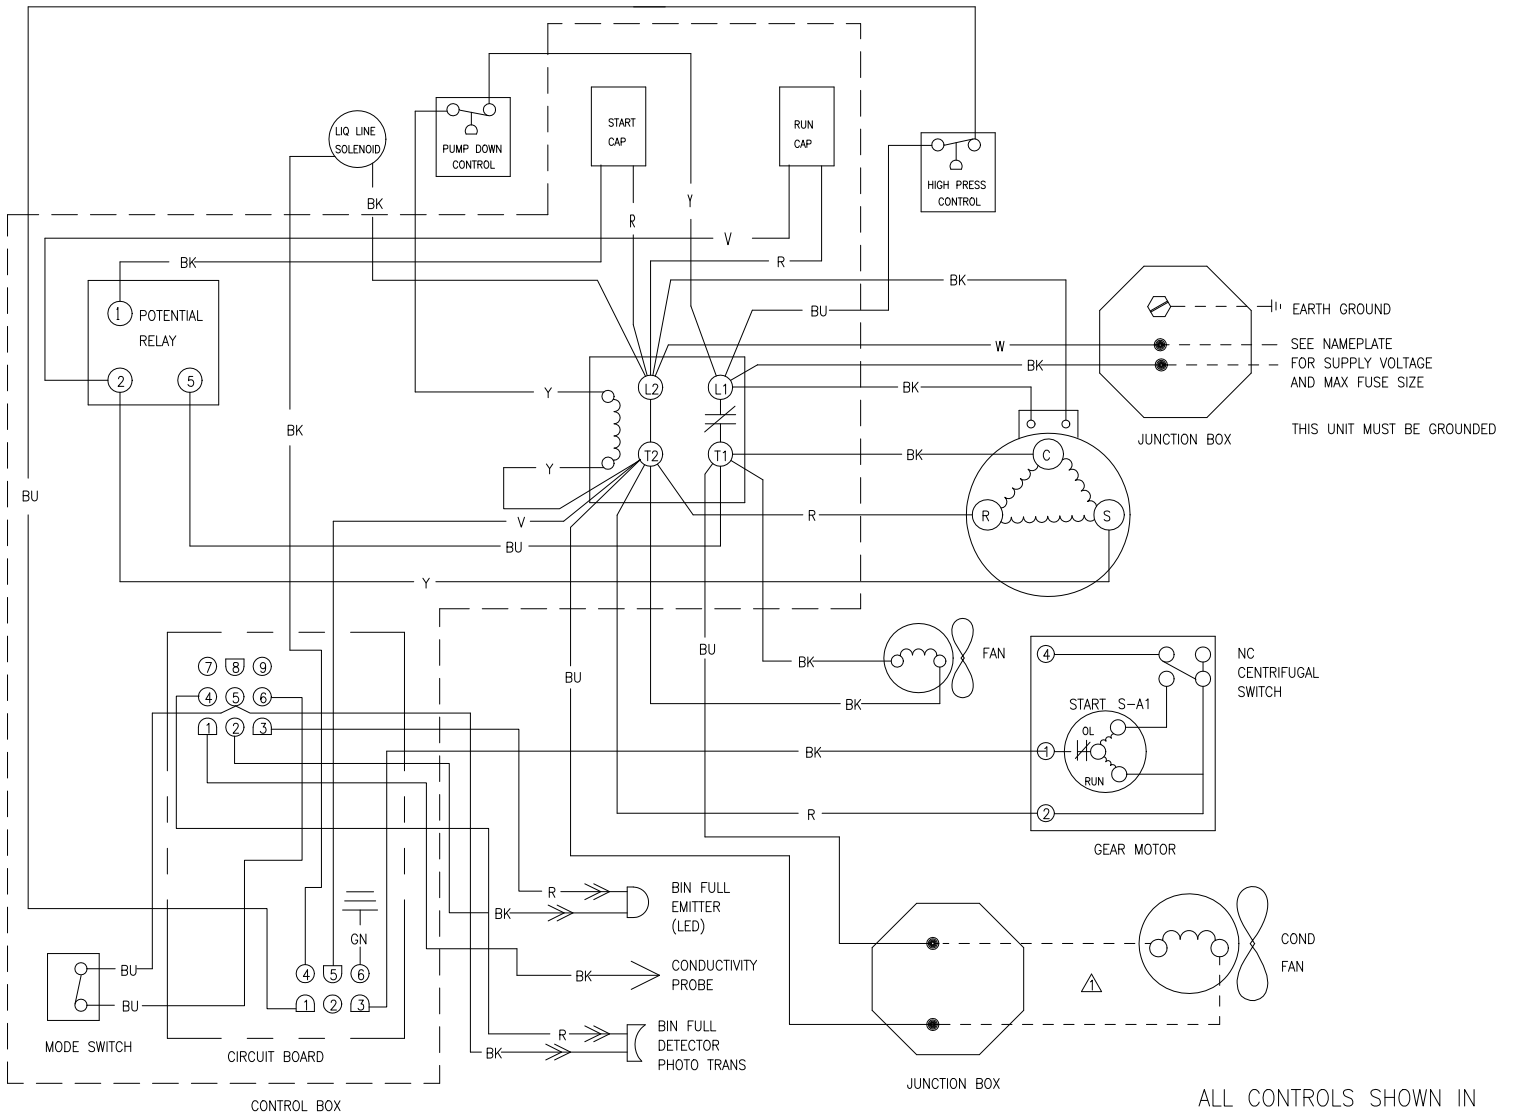

Wiring Diagram GEM0650R, MFI0800R

ALL CONTROLS SHOWN IN
ICE MAKING MODE
9072110-01
REV A

Ladder Diagram GEM0650R, MFI0800R

ALL CONTROLS SHOWN IN
ICE MAKING MODE

9072110-01
REV A