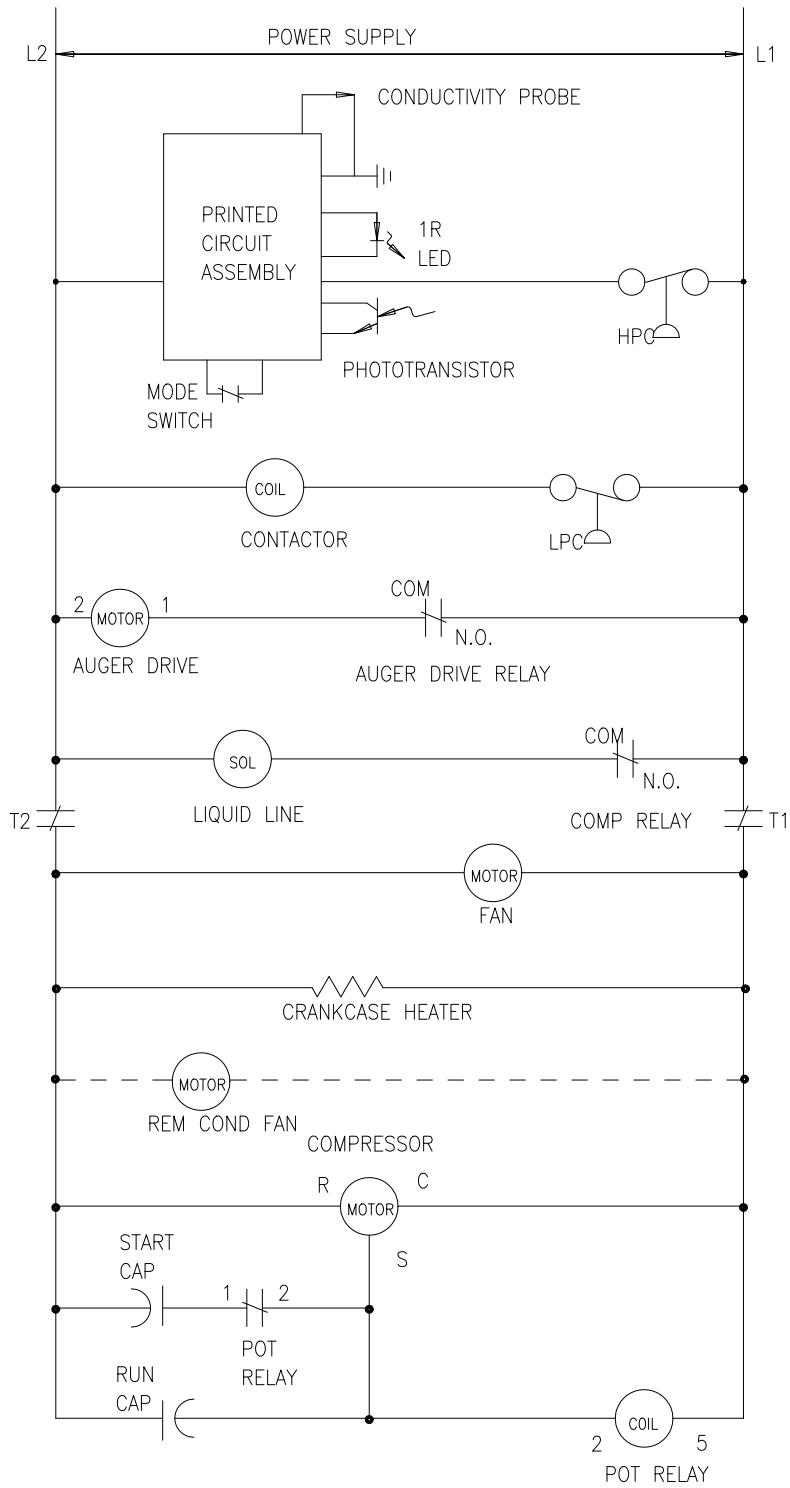

Wiring Diagram GEM0650R, MFI0800R

ALL CONTROLS SHOWN IN
ICE MAKING MODE
9072110-01
REV A

Ladder Diagram GEM0650R, MFI0800R

ALL CONTROLS SHOWN IN
ICE MAKING MODE

9072110-01
REV A