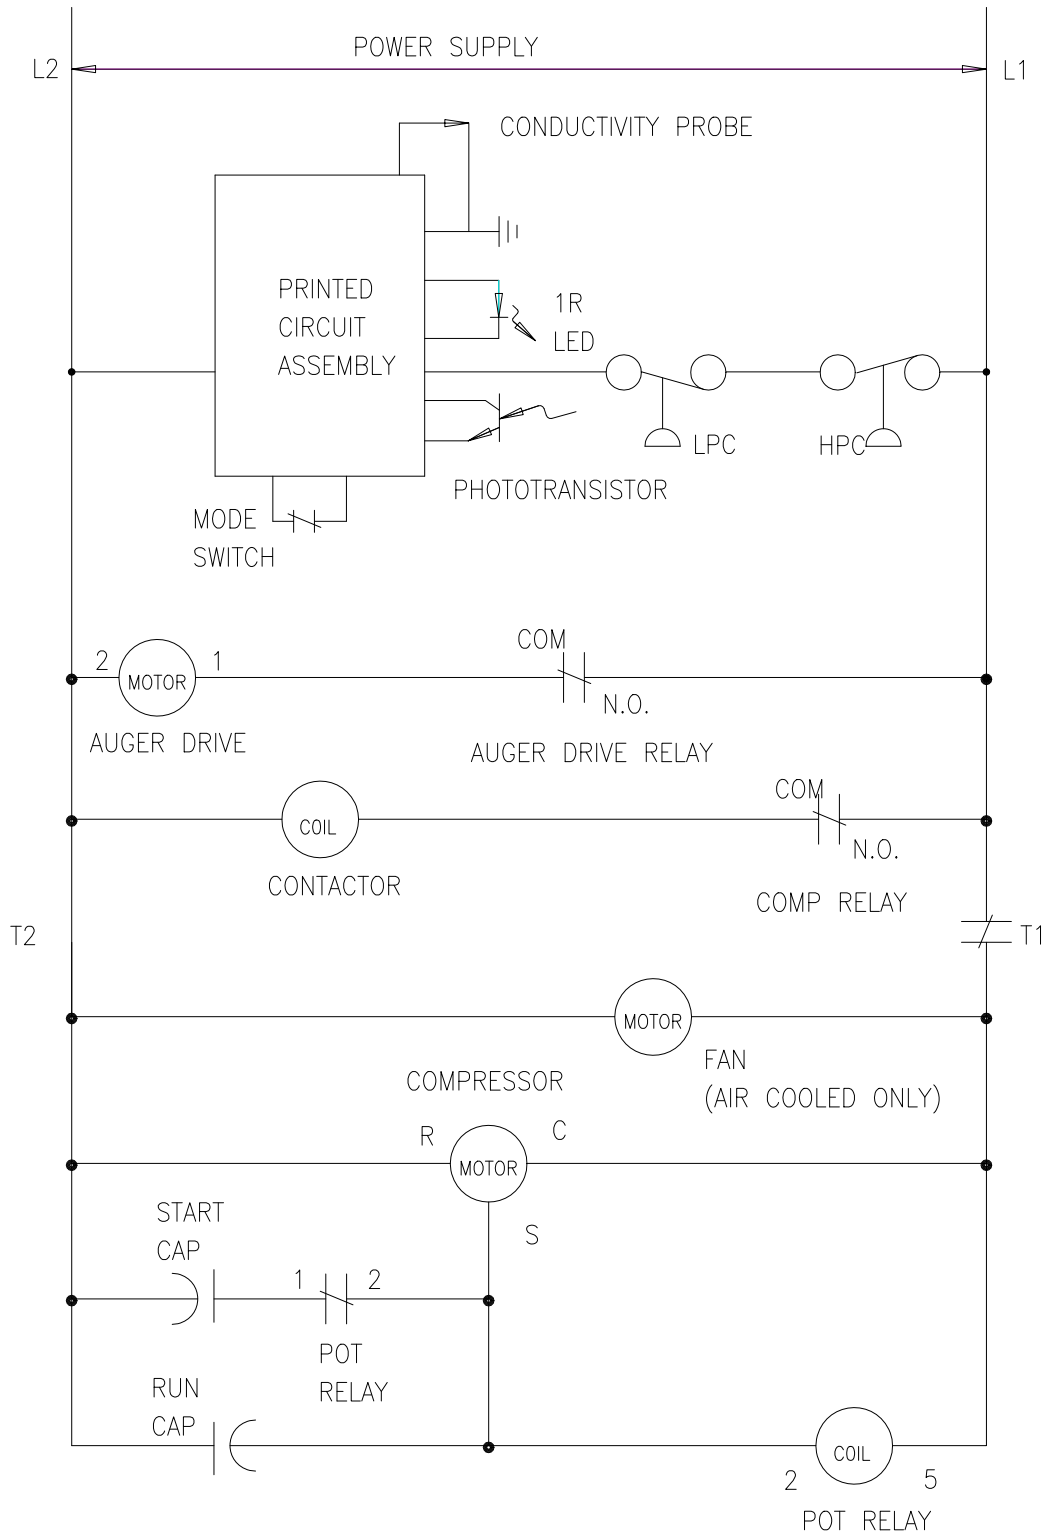

Wiring Diagram GEM0650A/W, MFI0800A/W

Ladder Diagram GEM0650A/W, MFI0800A/W

ALL CONTROLS SHOWN IN
ICE MAKING MODE

9072109-01
REV A