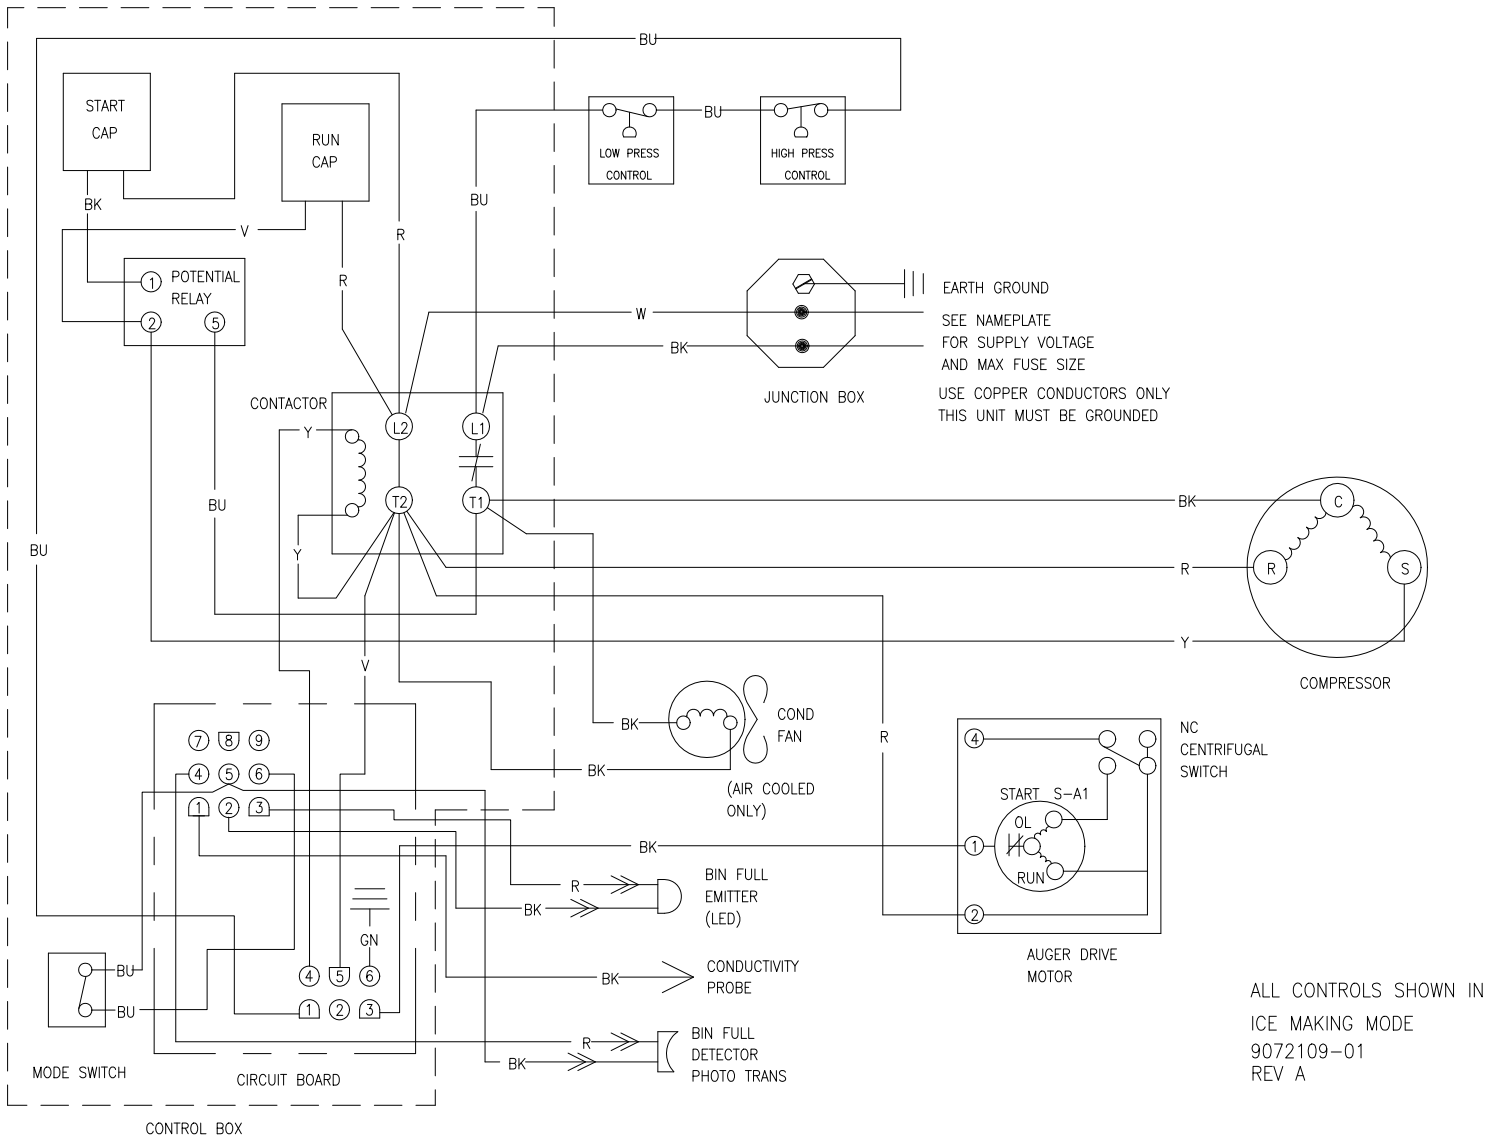

Wiring Diagram GEM0650A/W, MFI0800A/W

Ladder Diagram GEM0650A/W, MFI0800A/W

ALL CONTROLS SHOWN IN
ICE MAKING MODE

9072109-01
REV A