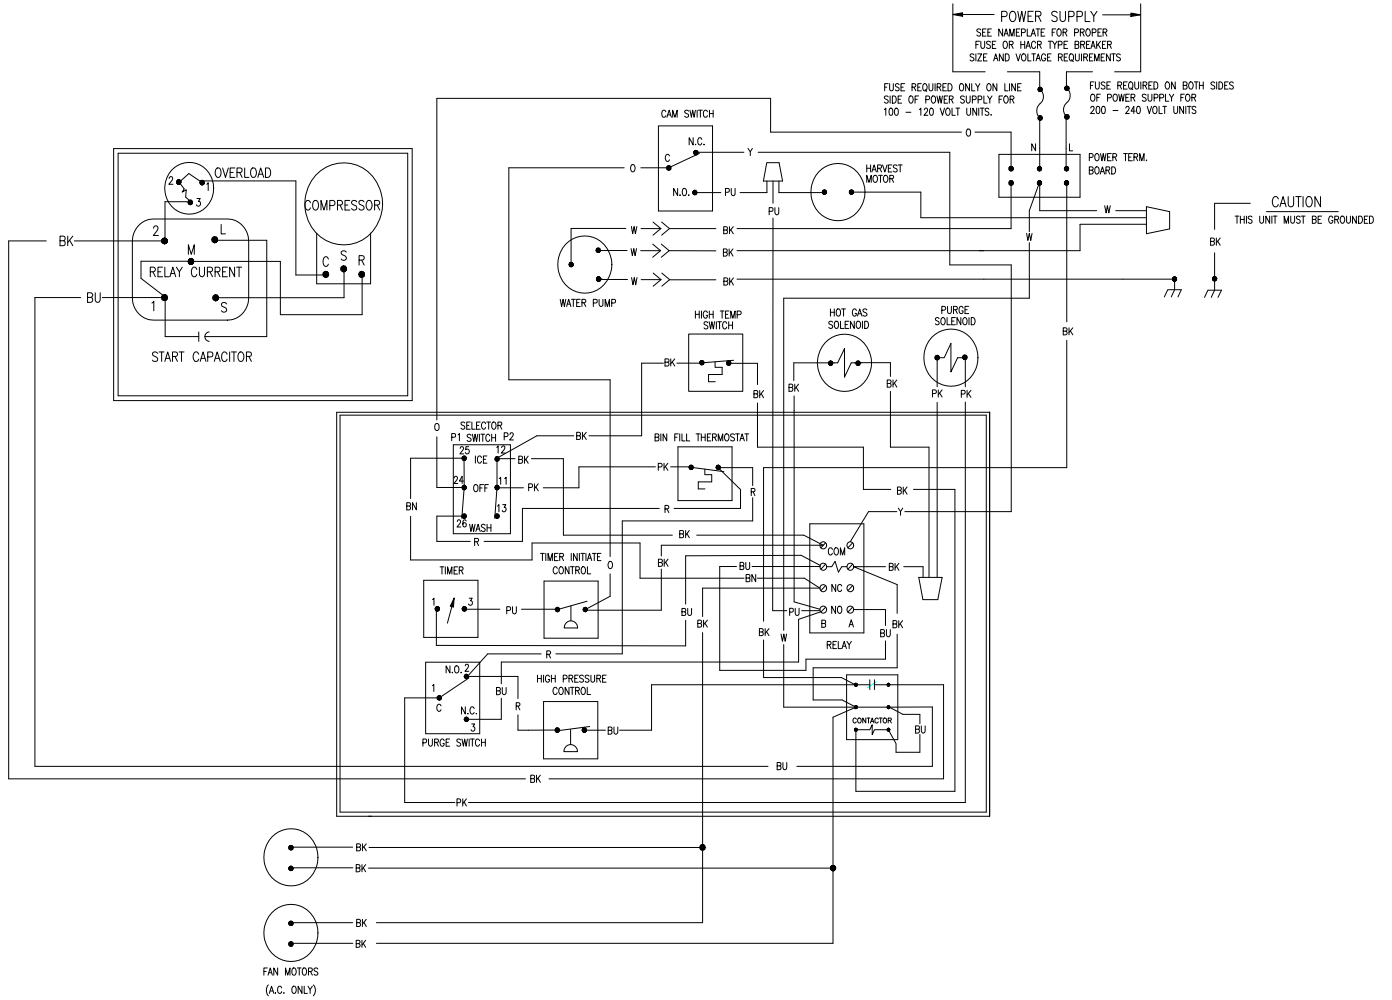

ICEU300AW Wiring Diagram From Serial Number 10041280011405

ICEU300 A/W Wiring Schematic From Serial Number 10041280011405

CONTROLS SHOWN DURING TIMED PORTION OF FREEZE CYCLE

9072089-01  
REV B