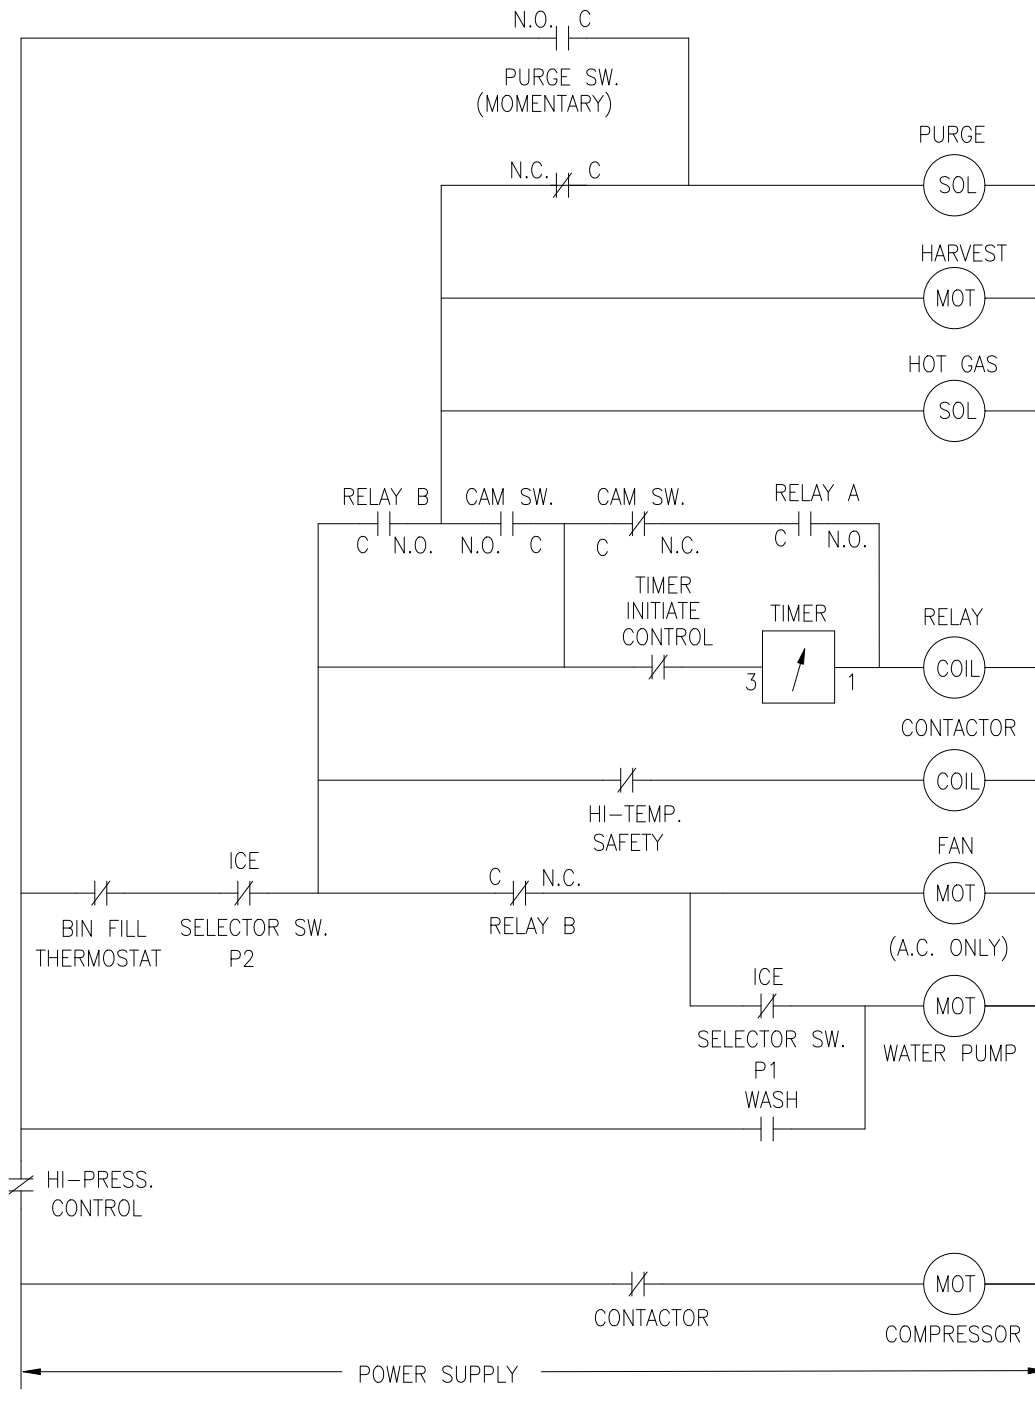

ICEU300AW Wiring Diagram From Serial Number 10041280011405

ICEU300 A/W Wiring Schematic From Serial Number 10041280011405

CONTROLS SHOWN DURING TIMED PORTION OF FREEZE CYCLE

9072089-01  
REV B