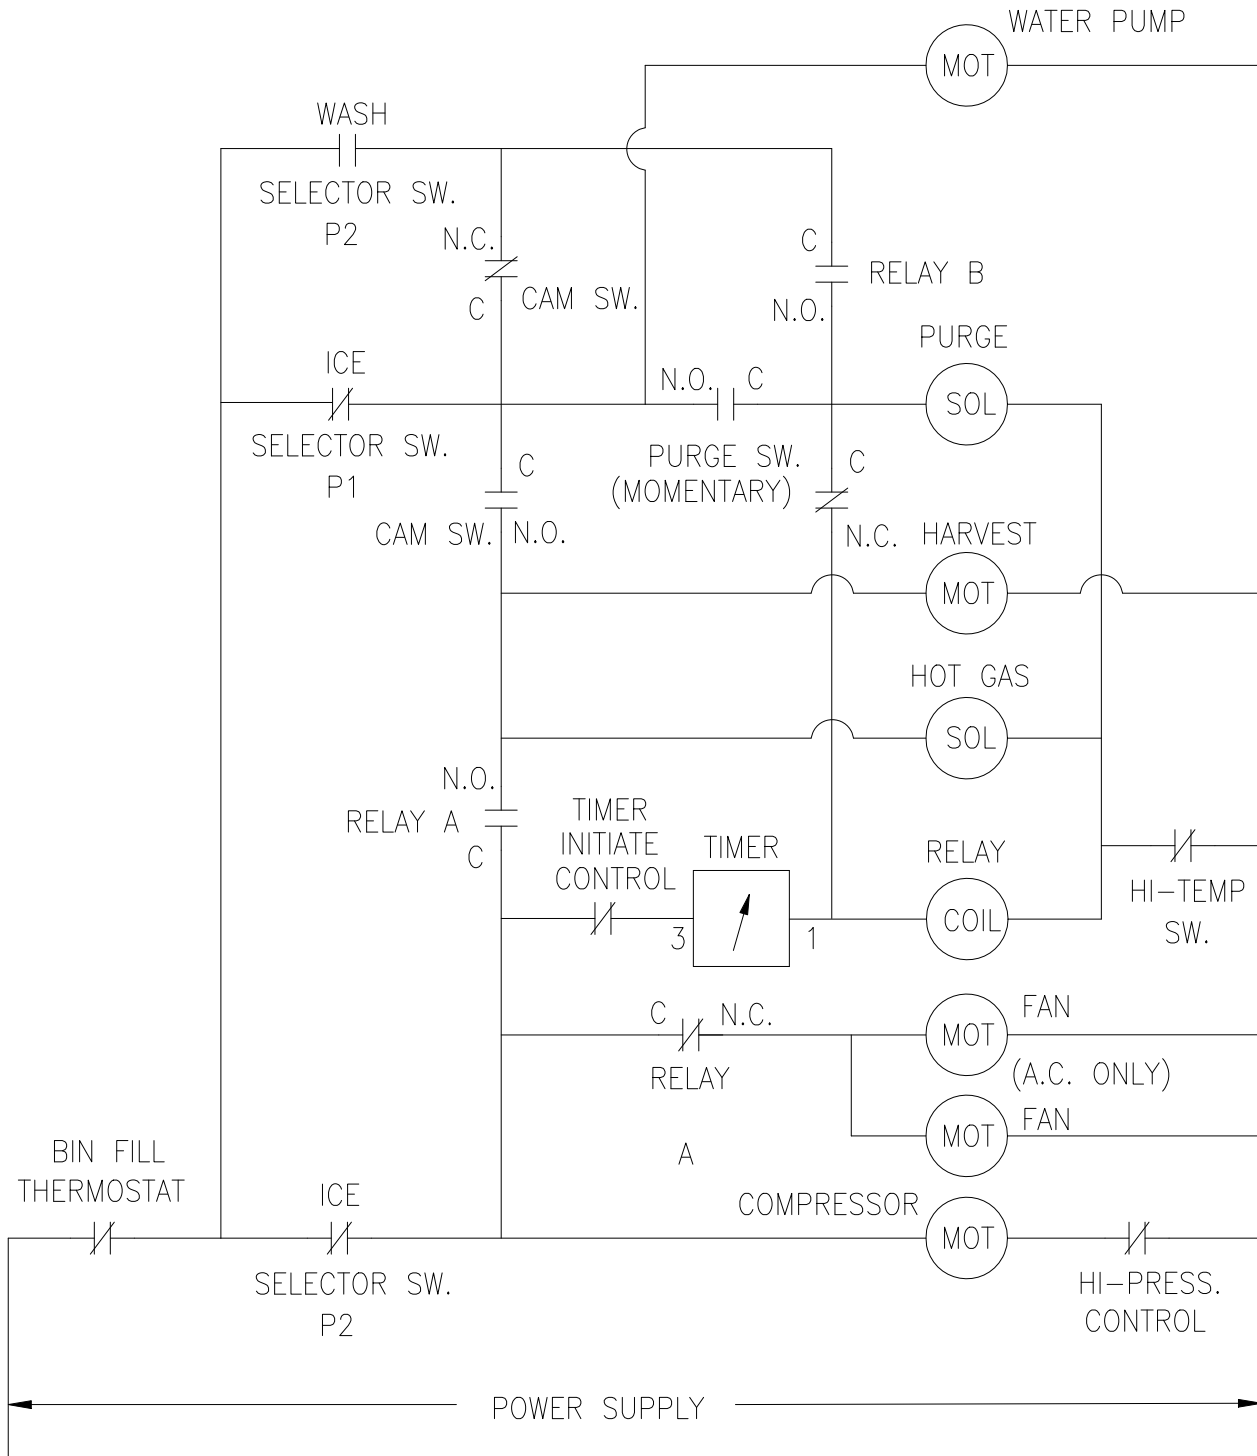

ICEU300 Air and Water

ICEU300 Air and Water

CONTROLS SHOWN DURING TIMED PORTION OF FREEZE CYCLE

9072045-01
REV B