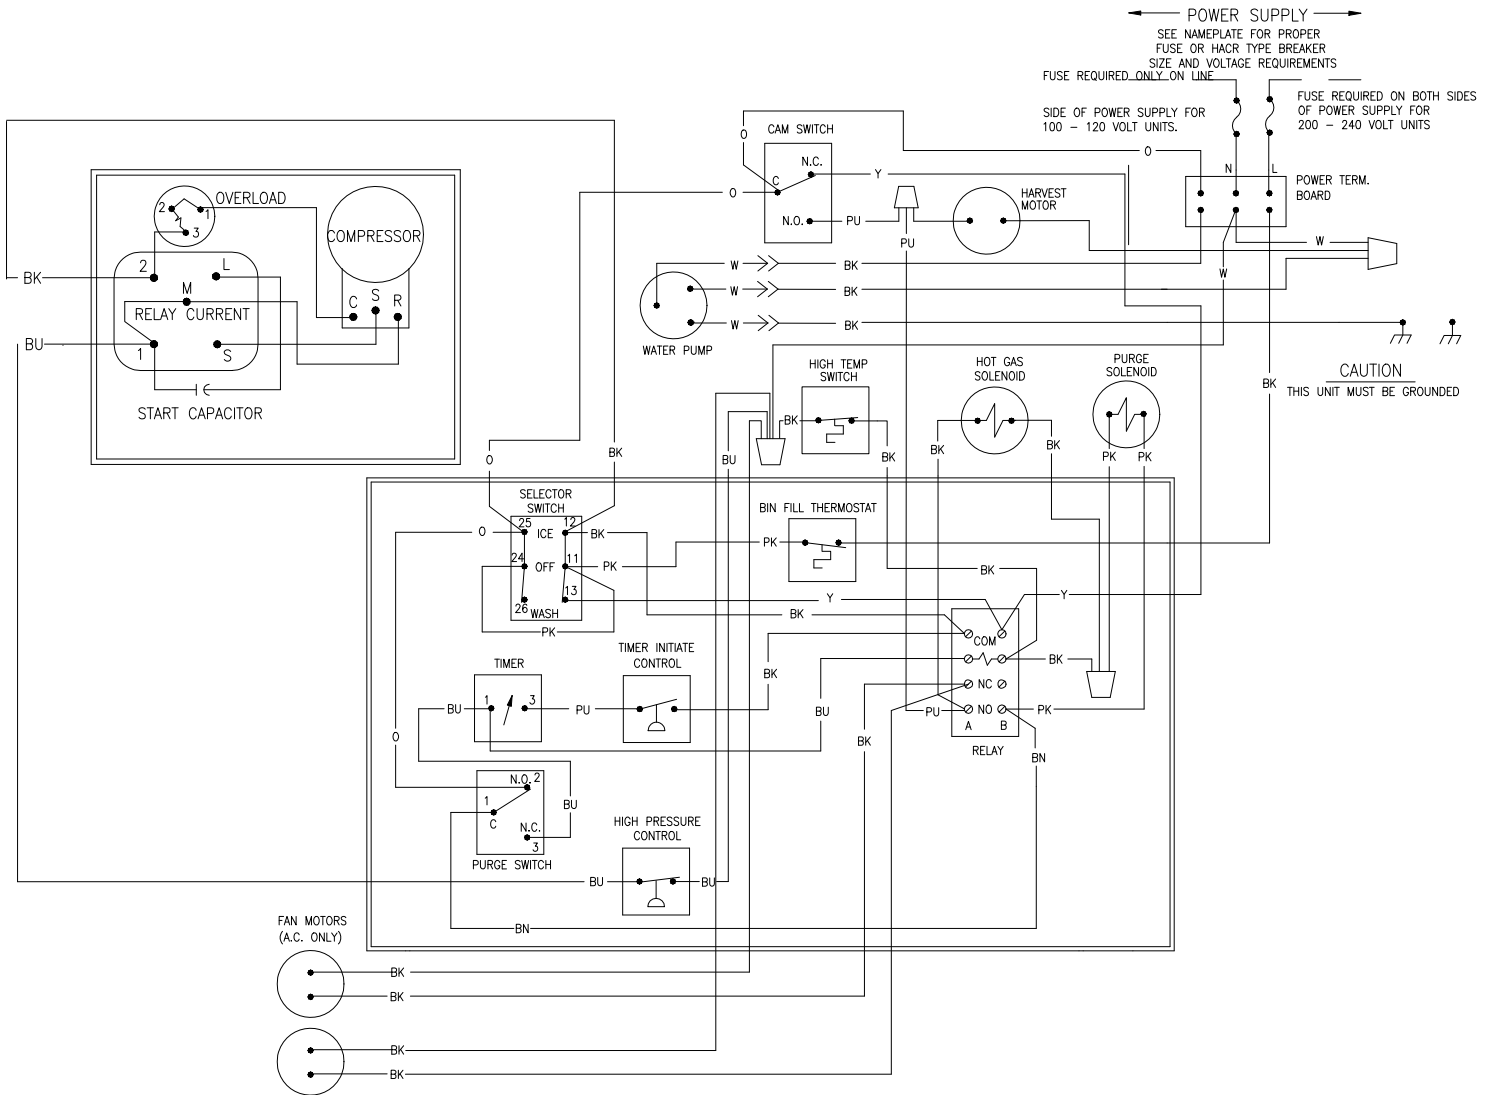

ICEU300 Air and Water

ICEU300 Air and Water

CONTROLS SHOWN DURING TIMED PORTION OF FREEZE CYCLE

9072045-01
REV B