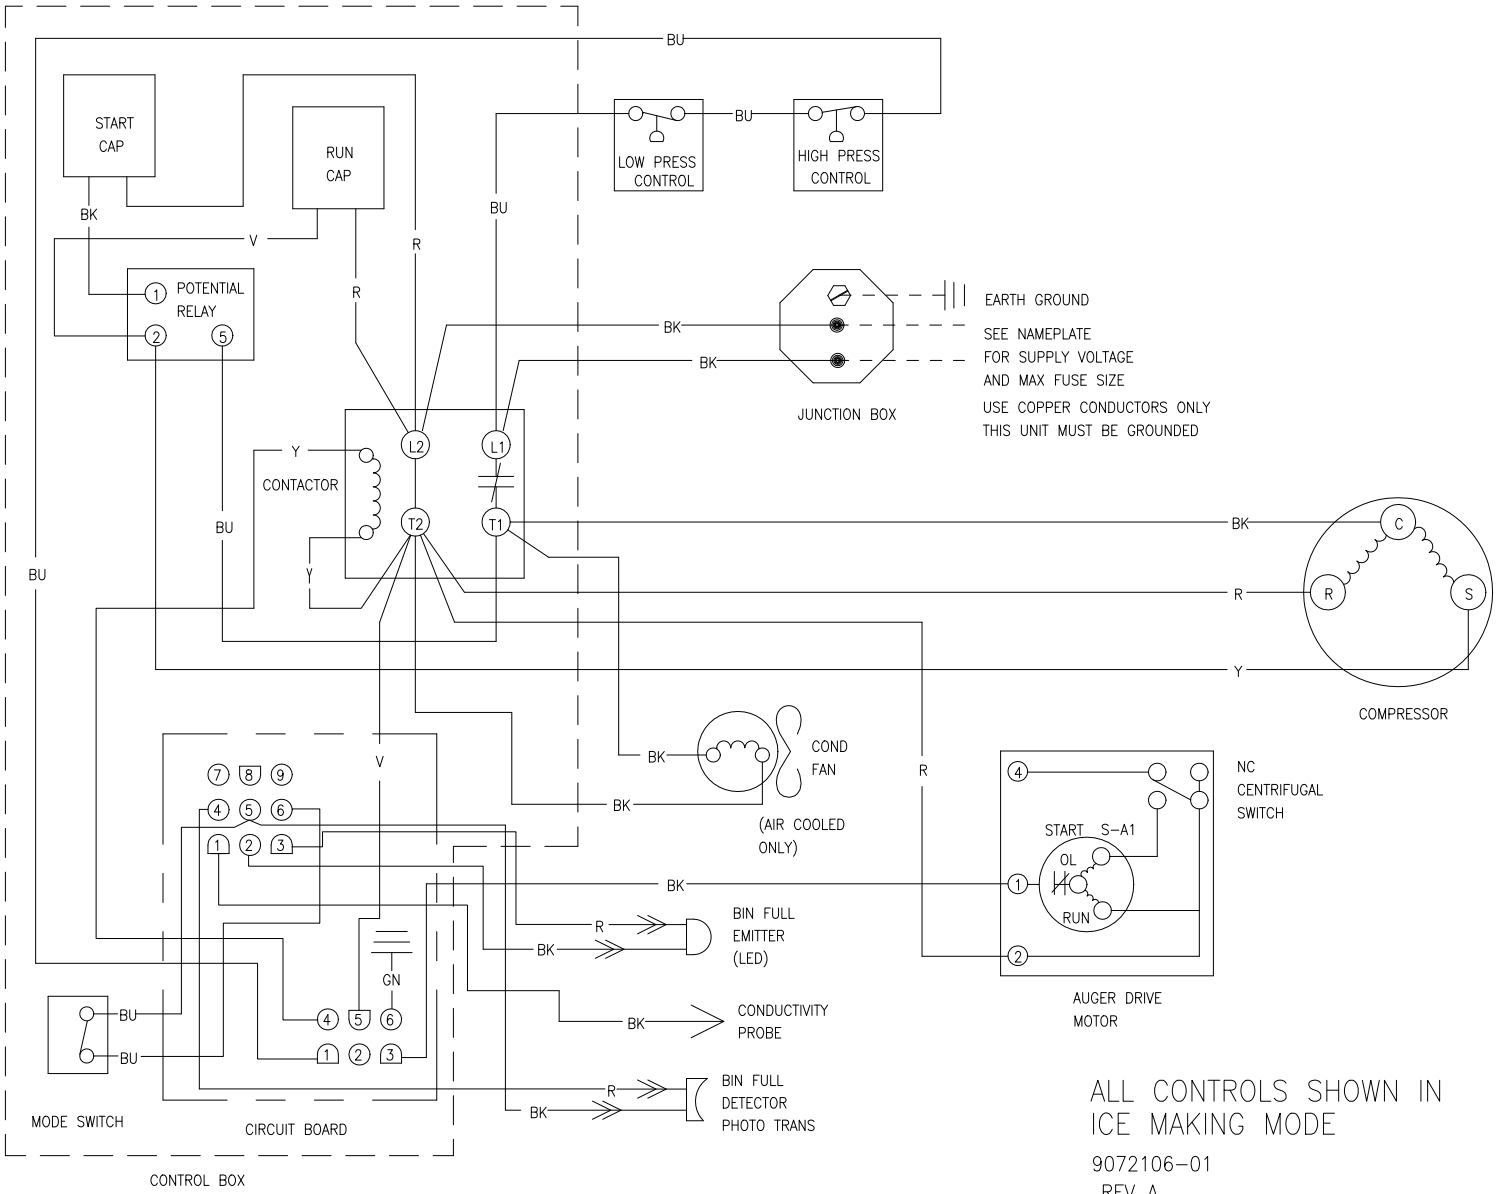

**Wiring Diagram GEM0956A/W, MFI1256A/W**

**Ladder Diagram GEM0956A/W, MFI1256A/W**

ALL CONTROLS SHOWN IN  
ICE MAKING MODE

9072106-01

REV A