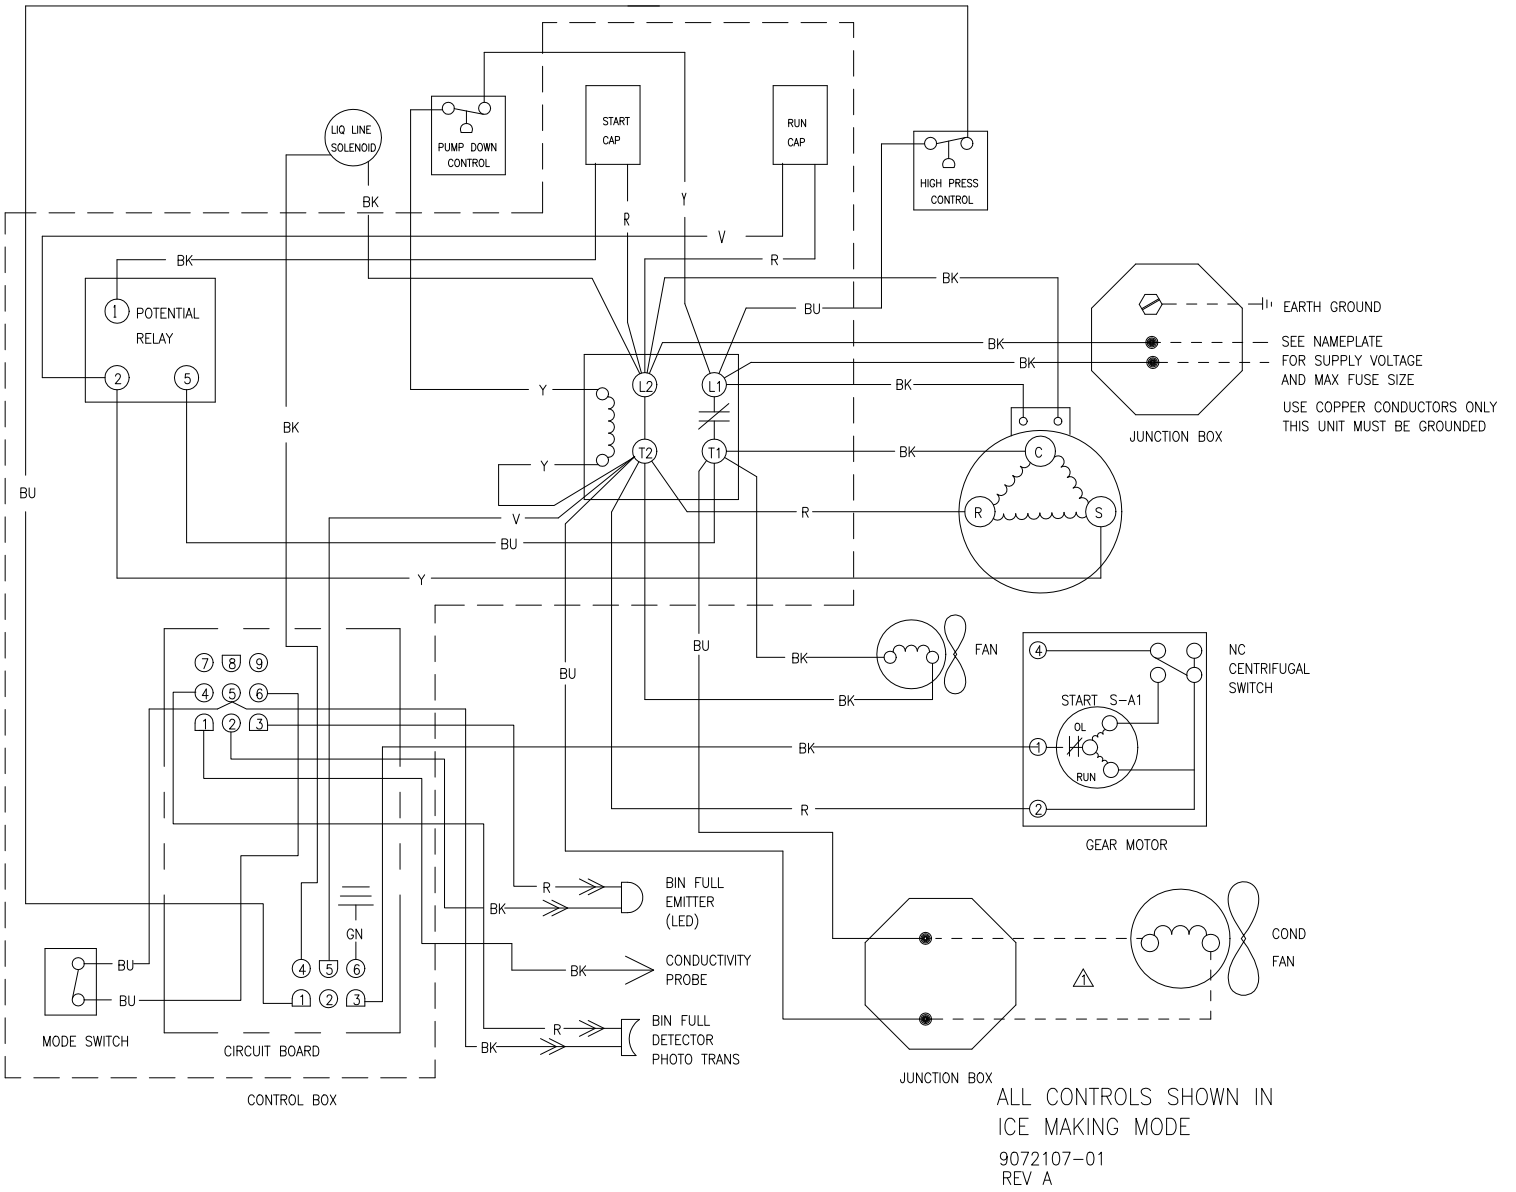

Wiring Diagram GEM0956R, MFI1256R

Ladder Diagram GEM0956R, MFI1256R

ALL CONTROLS SHOWN IN
ICE MAKING MODE

9072107-01
REV A