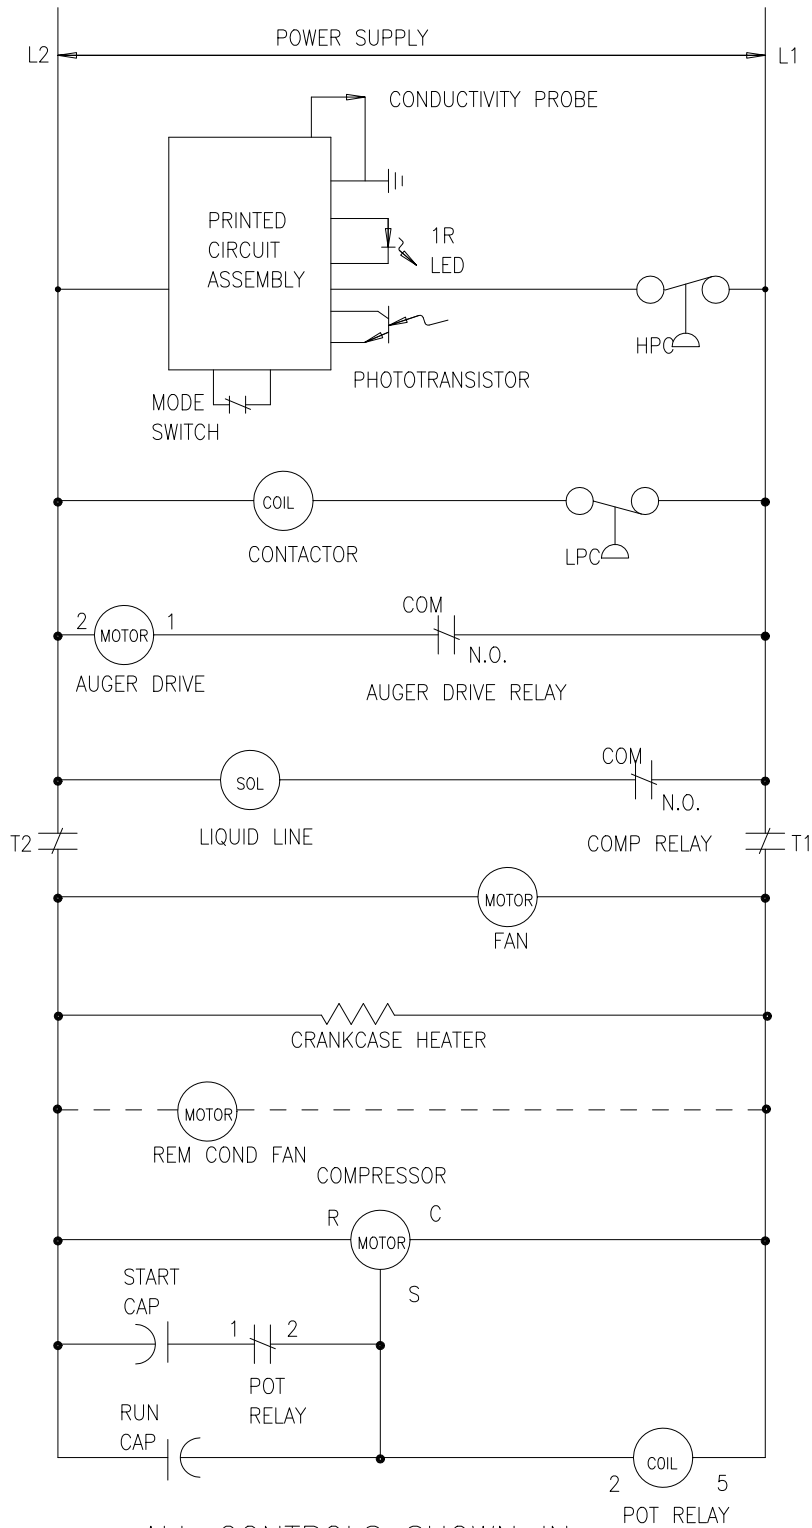

Wiring Diagram GEM0956R, MFI1256R

Ladder Diagram GEM0956R, MFI1256R

ALL CONTROLS SHOWN IN
ICE MAKING MODE

9072107-01
REV A